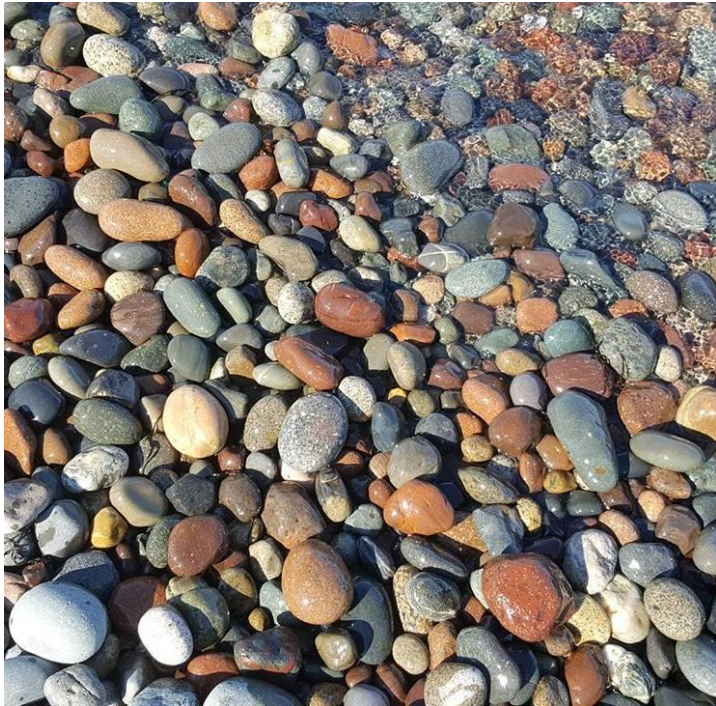

Are you a Washington County Rockhound?

***Do you like
rocks?
minerals?
fossils?
geology?***

***Find out more by liking the
“Washington County Gem and Mineral
Society – Maine” on Facebook,***
emailing washingtoncountygms@gmail.com
or calling 207-417-0524